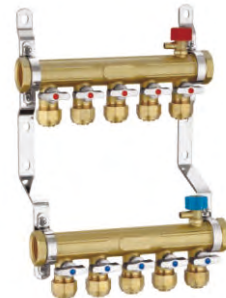

# BRASS HEATING VALVES

**N10171001**

Brass Safety Valve  
 Size: 1/2", 3/4"

**N10171002**

Brass Safety Valve  
 Size: 1/2", 3/4"

**N10171003**

Brass Safety Valve  
 Size: 1/2"

**N10171004**

Brass Air Vent  
 Size: 3/8", 1/2"

**N10171005**

Brass Air Vent  
 Size: 3/8", 1/2"

**N10171006**

Brass Pressure Reducer  
 Size: 12, 14, 16, 18, 22mm

**N10181001**

Brass Manifolds  
 Size: 1"x16mm, 1 1/4"x20mm

**N10181002**

Brass Manifolds  
 Size: 1"x16mm, 1 1/4"x20mm

**N10181003**

Brass Manifolds  
 Size: 1"x16mm, 1 1/4"x20mm

**N10181004**

Brass Manifolds  
 Size: 1"x16mm, 1 1/4"x20mm

**N10181005**

Brass Manifolds  
 Size: 1"x16mm, 1 1/4"x20mm