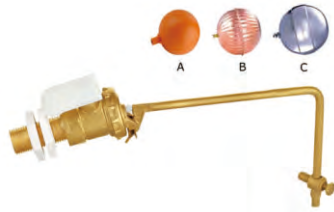

# STAINLESS STEEL VALVES

Phone: +86-574-88356812 Fax: +86-574-88356815  
 Email: mail@acrofluid.com  
 Website: www.acrofluid.com

**N10181007**

Brass Manifolds  
 Size: 1/2"~1", 2~6ways

**N10181008**

Brass Manifolds  
 Size: 1/2"~1", 2~6ways

**N10191001**

Brass Floating Valve  
 Size: 1/2"~1"

**N10191002**

Brass Floating Valve  
 Size: 1/2"~1"

**N10191003**

Brass Floating Valve  
 Size: 1/2"~1"

**N10191004**

Brass Floating Valve  
 Size: 1/2"~1"

**N10211001**

1-pc Stainless Steel Ball Valve  
 Size: 1/4"~4"

**N10211002**

2-pc Stainless Steel Ball Valve  
 Size: 1/4"~4"

**N10211003**

2-pc Stainless Steel Ball Valve  
 Size: 1/4"~4"

**N10211004**

3-pc Stainless Steel Ball Valve  
 Size: 1/4"~4"