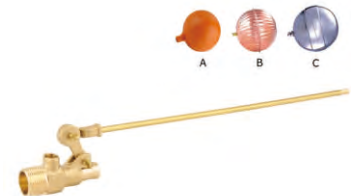

**N10191001**

Brass Floating Valve  
 Size: 1/2"~1"

**N10191002**

Brass Floating Valve  
 Size: 1/2"~1"

**N10191003**

Brass Floating Valve  
 Size: 1/2"~1"

**N10191004**

Brass Floating Valve  
 Size: 1/2"~1"

**N10211001**

1-pc Stainless Steel Ball Valve  
 Size: 1/4"~4"

**N10211002**

2-pc Stainless Steel Ball Valve  
 Size: 1/4"~4"

**N10211003**

2-pc Stainless Steel Ball Valve  
 Size: 1/4"~4"

**N10211004**

3-pc Stainless Steel Ball Valve  
 Size: 1/4"~4"